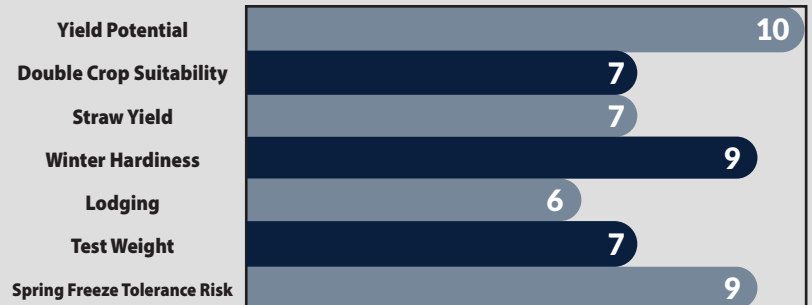

SPECIAL RECOGNITIONS

CHARACTERISTICS

10=best