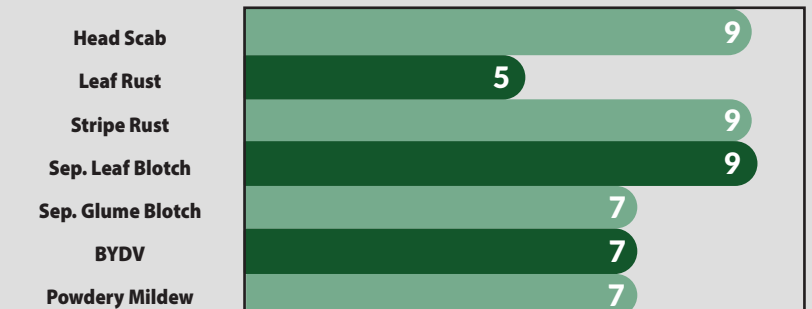

DISEASE RATINGS

10=best

The ratings, information and recommendations are taken from breeder, university, company trials and field observations. They are not guarantees as to the results, since those results may vary. No warranties either expressed or implied are intended by this chart.

855-629-9432

www.agrimaxxwheat.com