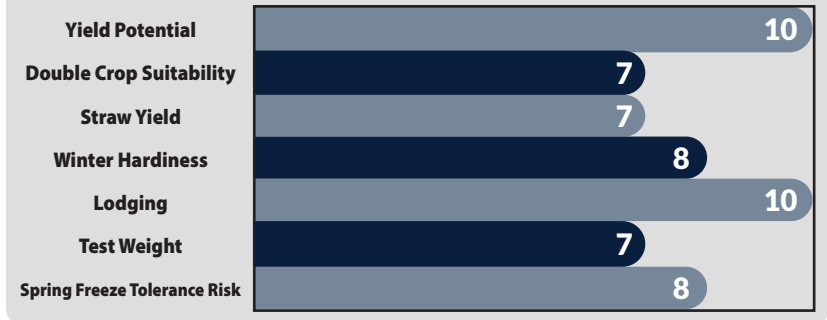

CHARACTERISTICS

10=best