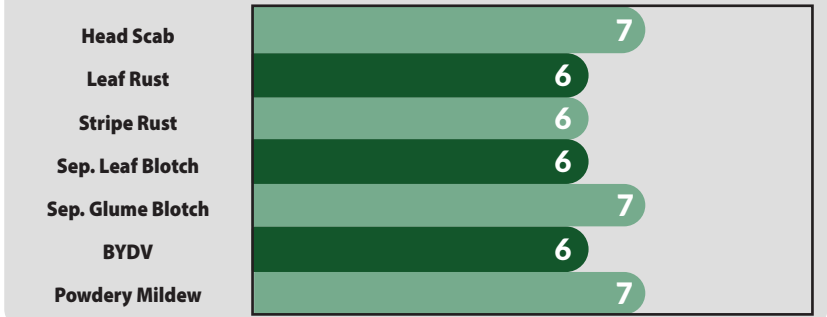

SPECIAL RECOGNITIONS

DISEASE RATINGS

10=best