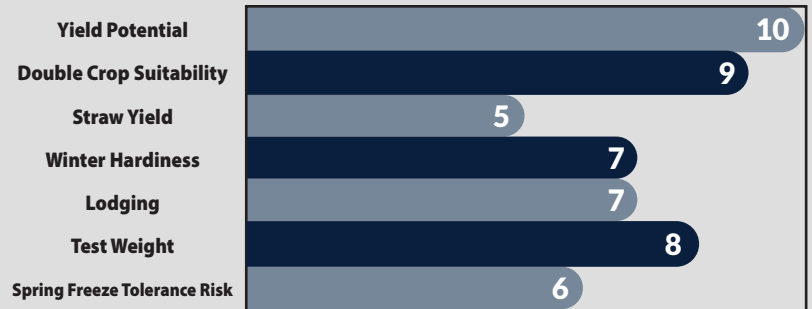

SPECIAL RECOGNITIONS

CHARACTERISTICS

10=best