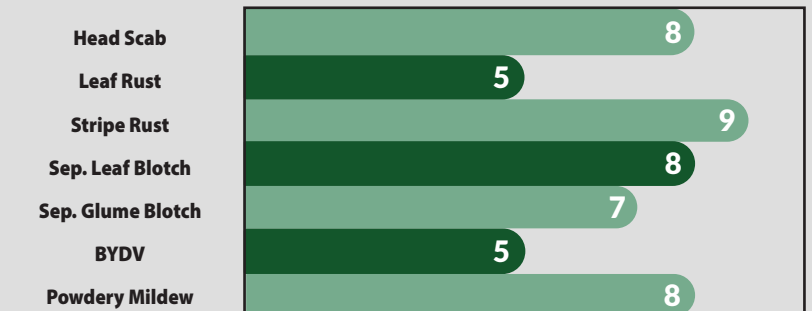

DISEASE RATINGS

10=best

The ratings, information and recommendations are taken from breeder, university, company trials and field observations. They are not guarantees as to the results, since those results may vary. No warranties either expressed or implied are intended by this chart.

855-629-9432

www.agrimaxxwheat.com