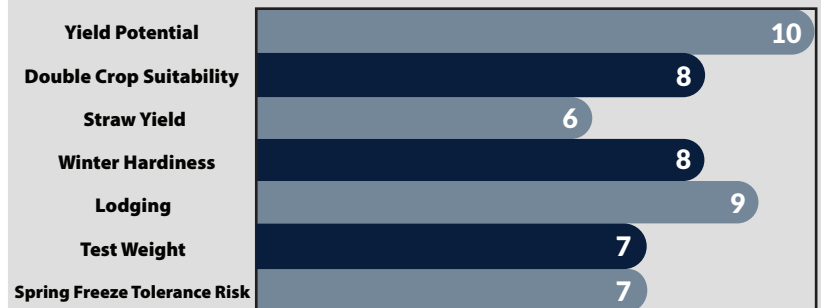

SPECIAL RECOGNITIONS

CHARACTERISTICS

10=best