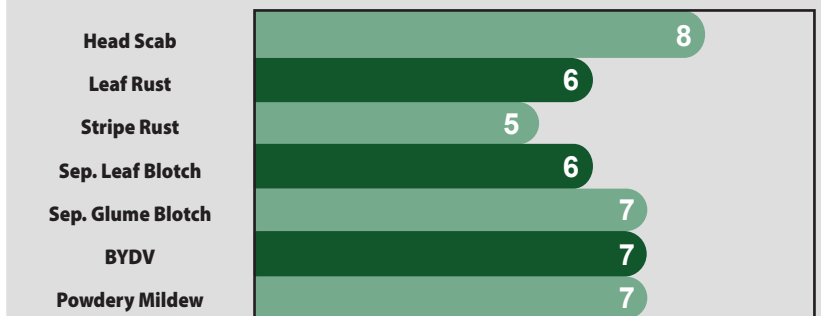

DISEASE RATINGS

10=best