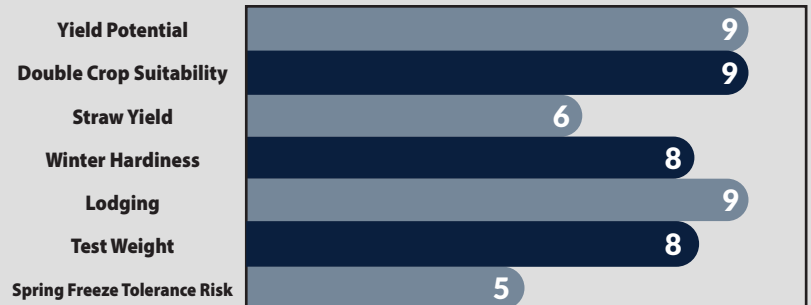

SPECIAL RECOGNITIONS

CHARACTERISTICS

10=best