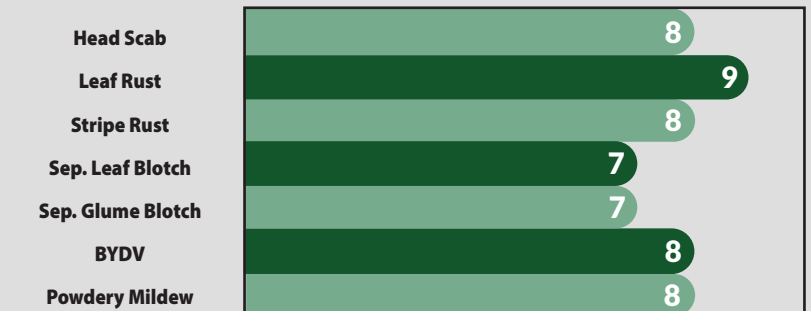

DISEASE RATINGS

10=best

The ratings, information and recommendations are taken from breeder, university, company trials and field observations. They are not guarantees as to the results, since those results may vary. No warranties either expressed or implied are intended by this chart.