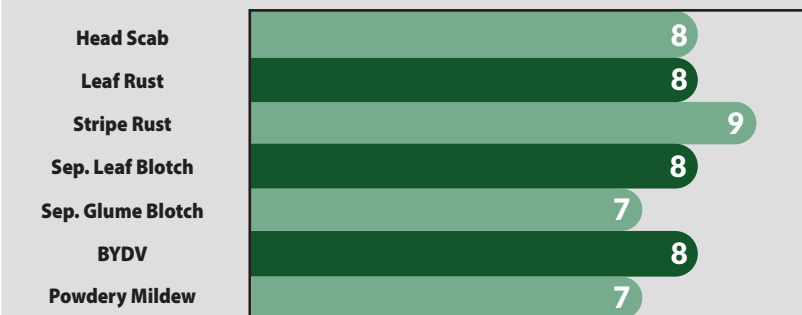

Soft Red Winter • MEDIUM

AM 525

DEFENDER™

Maturity	Medium
Head Type	Bearded
Height	Medium

- New & improved AM 454
- Extreme top-end yield potential + superior disease resistance
- Responds to high management & fertile soils
- Defender™ with excellent agronomics
- Good for early planting
- Maximizes photosynthesis all season long with erect canopy growth

This is the new and improved AM 454... so upgrade your horsepower to AM 525! The biggest improvement is noticed in disease resistance. When comparing them, AM 525 has better BYDV, septoria leaf blotch, leaf rust, stripe rust and head scab resistance... the complete package. AM 525 packs a yield punch as well, winning state yield contests and welcoming growers into our 150 Bushel Club. AM 525 thrives in high management programs and fertile soils. We've seen this product handle wet field conditions as well.

SPECIAL RECOGNITIONS

high performance wheat

CHARACTERISTICS

10=best

DISEASE RATINGS

10=best

The ratings, information and recommendations are taken from breeder, university, company trials and field observations. They are not guarantees as to the results, since those results may vary. No warranties either expressed or implied are intended by this chart.