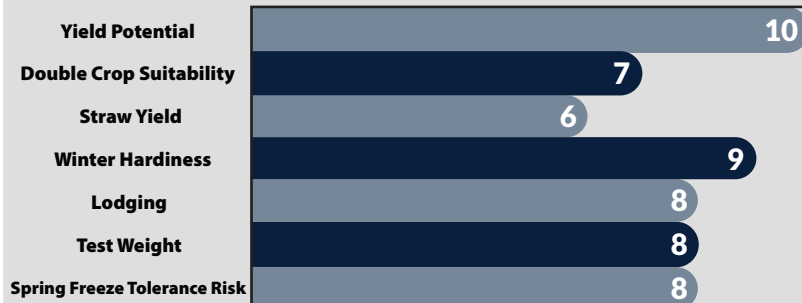

Soft Red Winter • MEDIUM

AM 525

DEFENDER™

Maturity	Medium
Head Type	Bearded
Height	Medium

- New & improved AM 454
- Extreme top-end yield potential + superior disease resistance
- Responds to high management & fertile soils
- Defender™ with excellent agronomics
- Good for early planting
- Maximizes photosynthesis all season long with erect canopy growth

SPECIAL RECOGNITIONS

high performance wheat

CHARACTERISTICS

10=best

DISEASE RATINGS

10=best

The ratings, information and recommendations are taken from breeder, university, company trials and field observations. They are not guarantees as to the results, since those results may vary. No warranties either expressed or implied are intended by this chart.