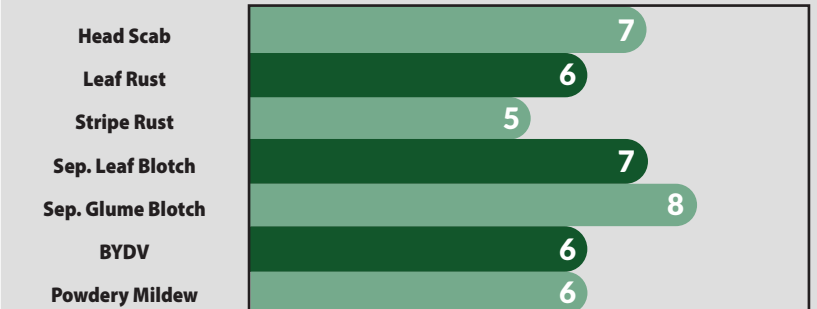

DISEASE RATINGS

10=best

The ratings, information and recommendations are taken from breeder, university, company trials and field observations. They are not guarantees as to the results, since those results may vary. No warranties either expressed or implied are intended by this chart.

855-629-9432

www.agrimaxxwheat.com