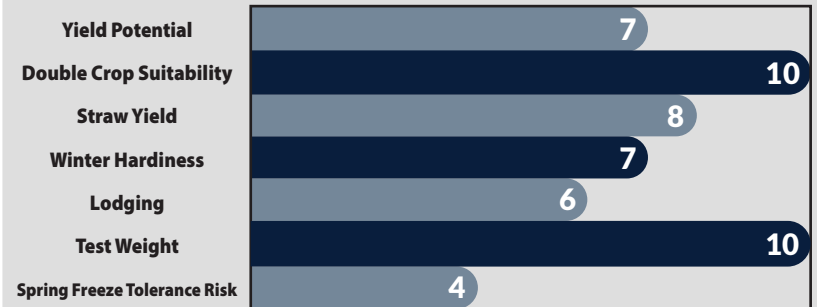

SPECIAL RECOGNITIONS

CHARACTERISTICS

10=best