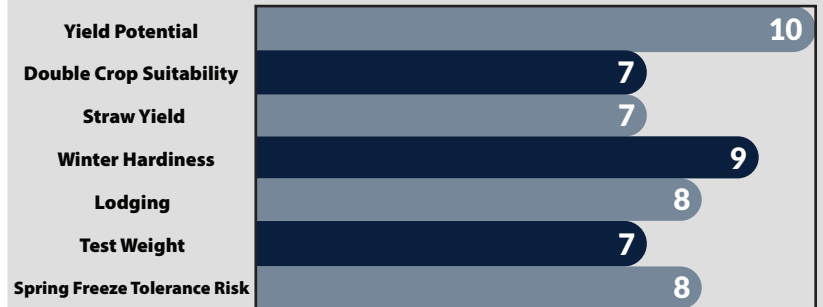

CHARACTERISTICS

10=best