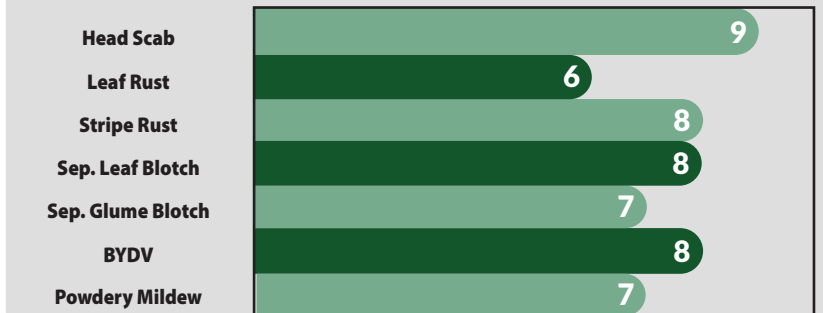

SPECIAL RECOGNITIONS

DISEASE RATINGS

10=best

The ratings, information and recommendations are taken from breeder, university, company trials and field observations. They are not guarantees as to the results, since those results may vary. No warranties either expressed or implied are intended by this chart.