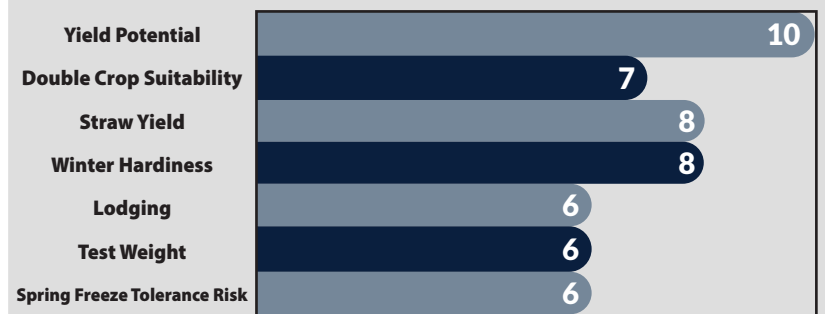

CHARACTERISTICS

10=best