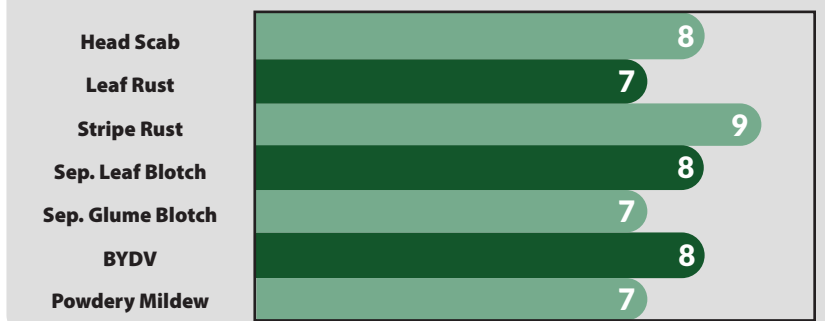

Soft Red Winter • MEDIUM

AM 514

high performance wheat

Maturity	Medium
Head Type	Bearded
Height	Medium

- Top performer in South & Midwest
- Strong tillering capability
- Excellent for 15" rows
- Great choice for lighter soils & lower fertility environments
- Palisade recommended in high fertility
- Impressive all season & beauty at harvest

AM 514 is a top yielding product in the Midwest and South for multiple years. AM 514 is an aggressive tillering product with a robust plant profile that works best in lower organic matter soils, low fertility environments, late plantings and areas where growers need more heads per sq/yd. This product is better suited at average to lower populations versus higher populations. Good plant health and excellent head scab scores make it a beauty at harvest.

CHARACTERISTICS

10=best

SPECIAL RECOGNITIONS

DISEASE RATINGS

10=best

The ratings, information and recommendations are taken from breeder, university, company trials and field observations. They are not guarantees as to the results, since those results may vary. No warranties either expressed or implied are intended by this chart.