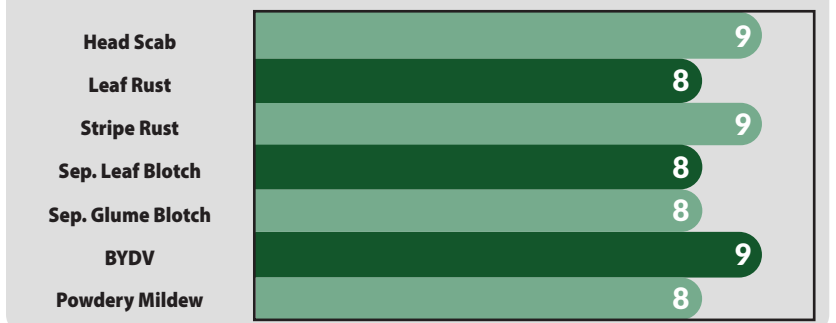

DISEASE RATINGS

10=best