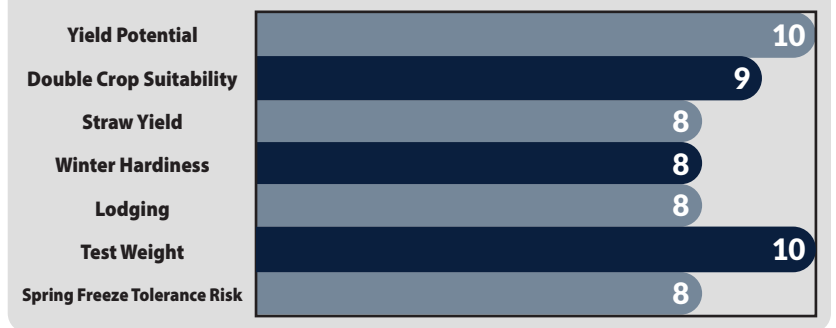

SPECIAL RECOGNITIONS

CHARACTERISTICS

10=best