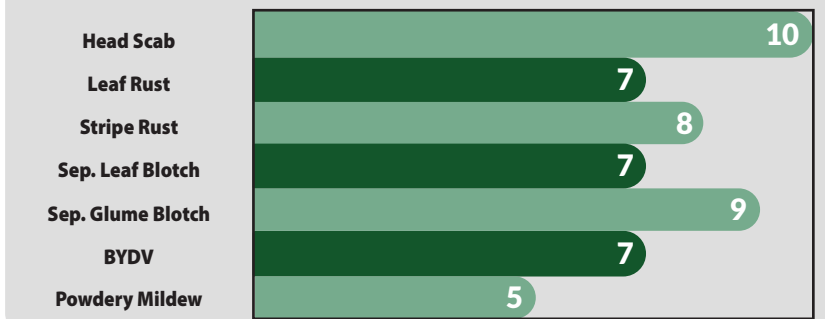

Soft Red Winter • MEDIUM EARLY

AM 503

high performance wheat

Maturity	Medium Early
Head Type	Smooth
Height	Medium Tall

- Proven top-end yielder
- Excellent head scab resistance & good test weight
- Palisade recommended in high fertility
- Place in all soils, but strong in lighter soils and/or lower fertility
- Good choice behind corn & soybeans
- Good choice for 15" rows

AM 503 is a big time variety. Growers can expect elite yields, excellent head scab resistance and strong foliar disease scores. This variety has excellent stress tolerance to power through tough environments while maintaining superior yield potential for productive environments. AM 503 joints late for maturity class to lessen risk of spring freeze. It is the star-of-the-show and a show-off at harvest with huge head flex... producing 20+ spikelet heads. You'll want to show it off, too!

SPECIAL RECOGNITIONS

CHARACTERISTICS

10=best

DISEASE RATINGS

10=best

The ratings, information and recommendations are taken from breeder, university, company trials and field observations. They are not guarantees as to the results, since those results may vary. No warranties either expressed or implied are intended by this chart.