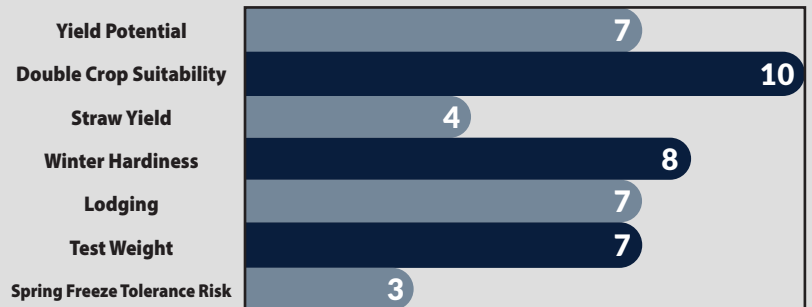

SPECIAL RECOGNITIONS

CHARACTERISTICS

10=best