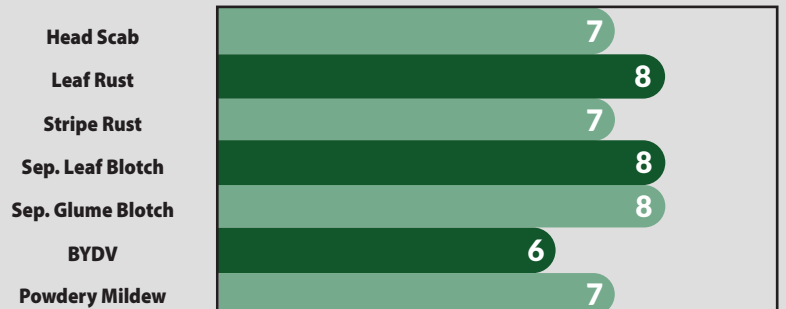

Soft Red Winter • ULTRA EARLY

AM 500

high performance wheat

Maturity	Ultra Early
Head Type	Awnletted
Height	Medium Short

- Ultra early for double croppers
- Impressive tillering ability
- Fine straw that cuts easy
- Good scab resistance
- Palisade recommended in high fertility

AM 500 is the earliest product on the market, allowing growers to start harvest quicker and plant double crop soybeans earlier. This is a unique looking product that is medium short in height and produces a lot of tiller heads. It reaches maximum yields from a high head count. This is a good fit for the back half of planting season and average to lighter soils.

SPECIAL RECOGNITIONS

CHARACTERISTICS

10=best

DISEASE RATINGS

10=best

The ratings, information and recommendations are taken from breeder, university, company trials and field observations. They are not guarantees as to the results, since those results may vary. No warranties either expressed or implied are intended by this chart.