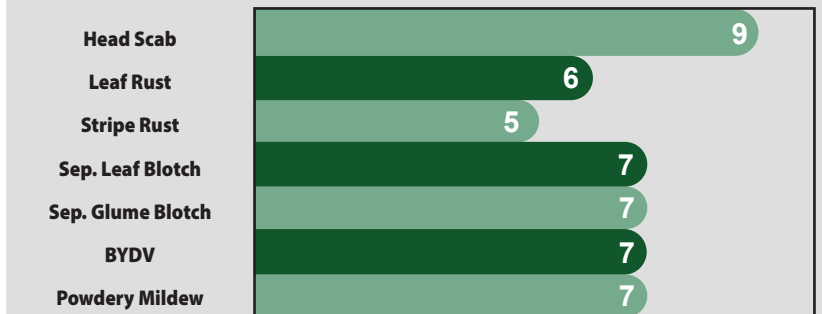

DISEASE RATINGS

10=best