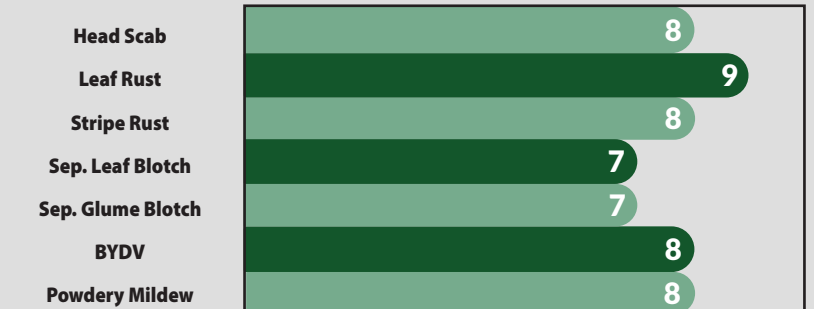

DISEASE RATINGS

10=best

The ratings, information and recommendations are taken from breeder, university, company trials and field observations. They are not guarantees as to the results, since those results may vary. No warranties either expressed or implied are intended by this chart.

Celebrating 15 Years of AgriMAXX Wheat!

www.agrimaxxwheat.com

855-629-9432