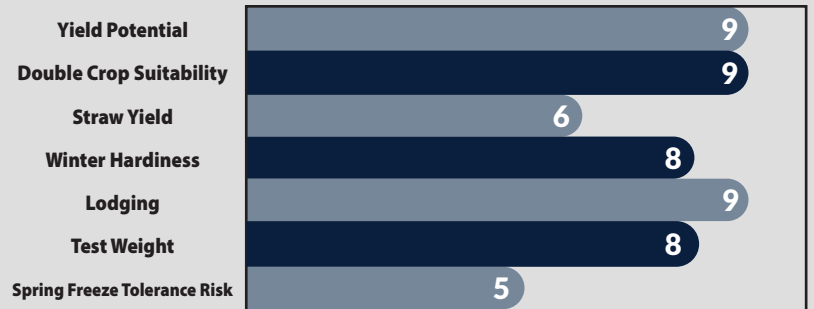

SPECIAL RECOGNITIONS

CHARACTERISTICS

10=best