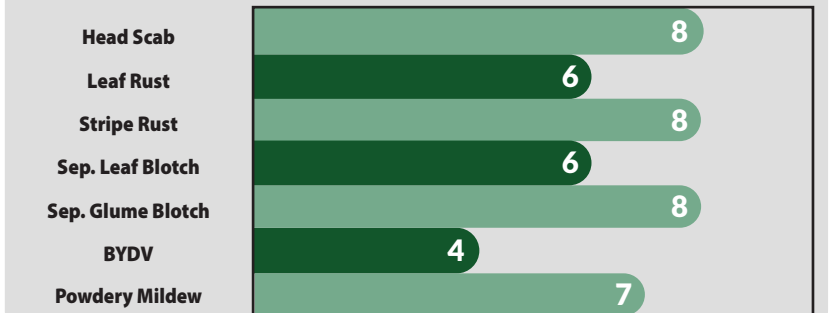

DISEASE RATINGS

10=best

The ratings, information and recommendations are taken from breeder, university, company trials and field observations. They are not guarantees as to the results, since those results may vary. No warranties either expressed or implied are intended by this chart.

Celebrating 15 Years of AgriMAXX Wheat!

www.agrimaxxwheat.com

855-629-9432