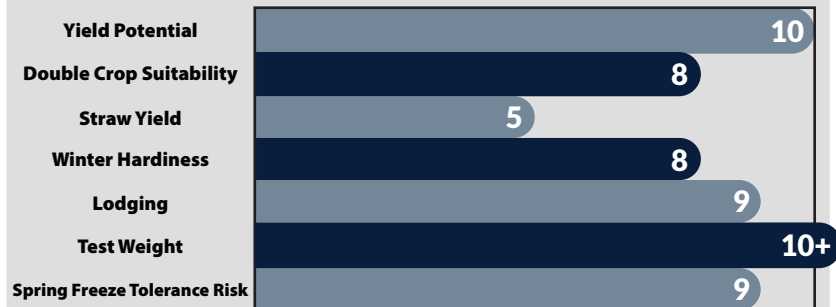

SPECIAL RECOGNITIONS

CHARACTERISTICS

10=best