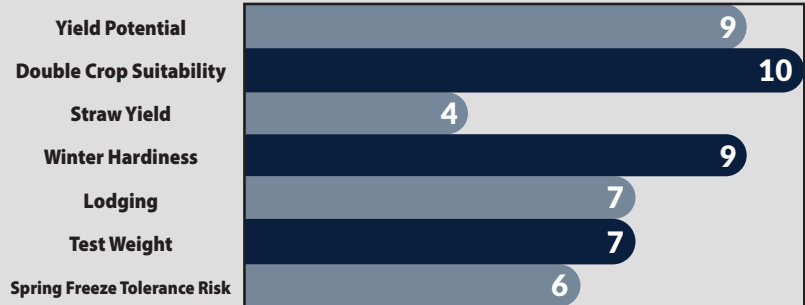

SPECIAL RECOGNITIONS

CHARACTERISTICS

10=best