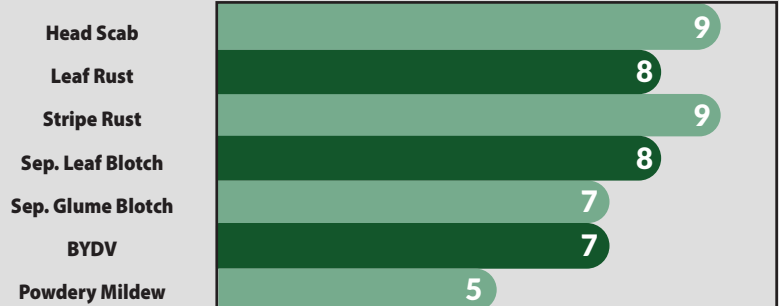

DISEASE RATINGS

10=best

The ratings, information and recommendations are taken from breeder, university, company trials and field observations. They are not guarantees as to the results, since those results may vary. No warranties either expressed or implied are intended by this chart.

Celebrating 15 Years of AgriMAXX Wheat!

www.agrimaxxwheat.com

855-629-9432