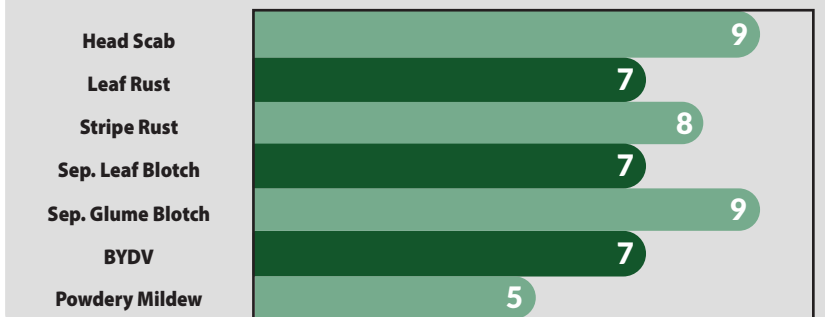

DISEASE RATINGS

10=best

The ratings, information and recommendations are taken from breeder, university, company trials and field observations. They are not guarantees as to the results, since those results may vary. No warranties either expressed or implied are intended by this chart.

Celebrating 15 Years of AgriMAXX Wheat!

www.agrimaxxwheat.com

855-629-9432