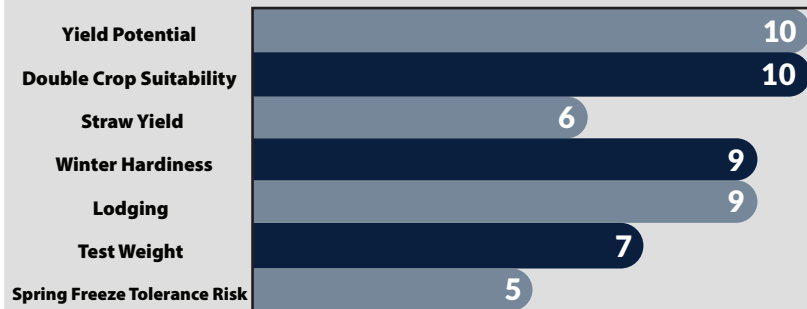

SPECIAL RECOGNITIONS

CHARACTERISTICS

10=best