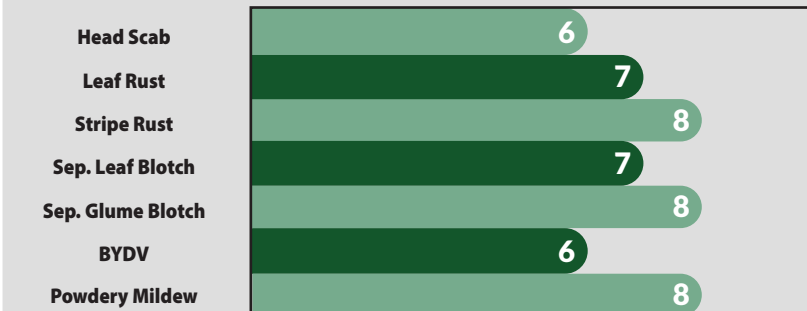

DISEASE RATINGS

10=best

The ratings, information and recommendations are taken from breeder, university, company trials and field observations. They are not guarantees as to the results, since those results may vary. No warranties either expressed or implied are intended by this chart.

Celebrating 15 Years of AgriMAXX Wheat!

www.agrimaxxwheat.com

855-629-9432