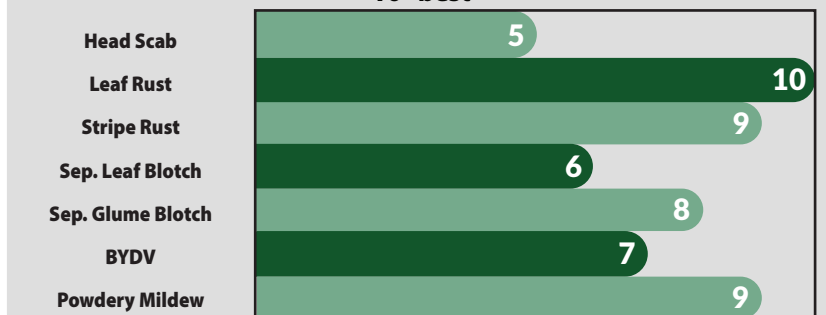

DISEASE RATINGS

10=best

The ratings, information and recommendations are taken from breeder, university, company trials and field observations. They are not guarantees as to the results, since those results may vary. No warranties either expressed or implied are intended by this chart.

Celebrating 15 Years of AgriMAXX Wheat!

www.agrimaxxwheat.com

855-629-9432