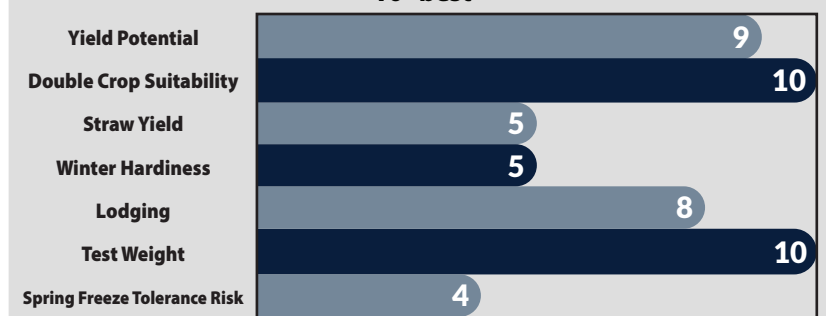

SPECIAL RECOGNITIONS

CHARACTERISTICS

10=best