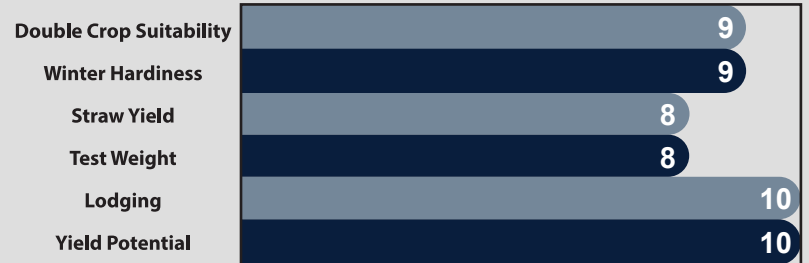

CHARACTERISTICS

10=best