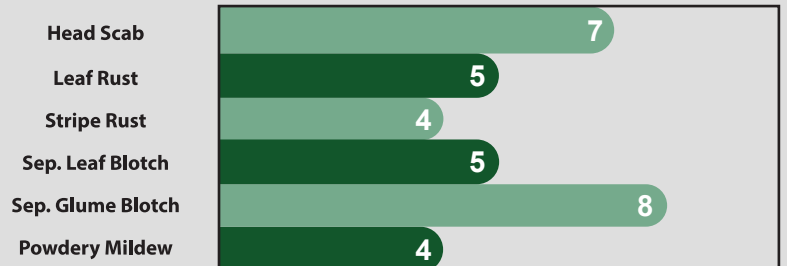

Soft Red Winter • MEDIUM

AM 454

high performance wheat

Maturity	Medium
Head Type	Bearded
Height	Medium

- Extreme top end yield potential
- Excellent head scab scores
- Very good test weight
- Responds great to high management
- Excellent on all soils
- Fungicides highly recommended

AM 454 is all about yield for high management growers. AM 454 has been a lead yielder for several years and handles nearly every soil type for dependability. We've seen AM 454 perform great when planted both early and late. This product tillers well and gets its yield from high head counts and large tiller heads. We are impressed at the straw strength of AM 454 and is a good product for high nitrogen rates. The most important tip when raising AM 454: apply multiple fungicides... it will become a yield monster.

CHARACTERISTICS

10=best

SPECIAL RECOGNITIONS

DISEASE RATINGS

10=best

Celebrating 15 Years of AgriMAXX Wheat!

www.agrimaxxwheat.com

855-629-9432