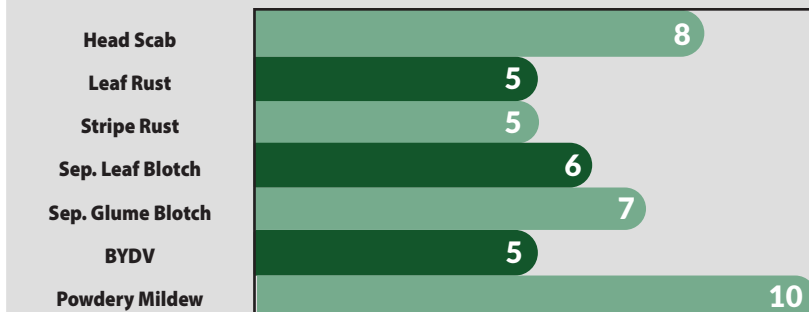

SPECIAL RECOGNITIONS

DISEASE RATINGS

10=best

The ratings, information and recommendations are taken from breeder, university, company trials and field observations. They are not guarantees as to the results, since those results may vary. No warranties either expressed or implied are intended by this chart.

Celebrating 15 Years of AgriMAXX Wheat!

www.agrimaxxwheat.com

855-629-9432