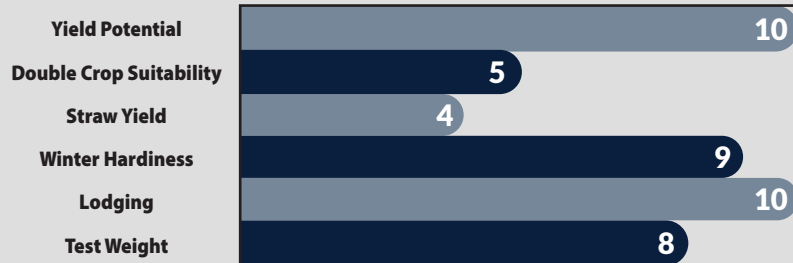

CHARACTERISTICS

10=best