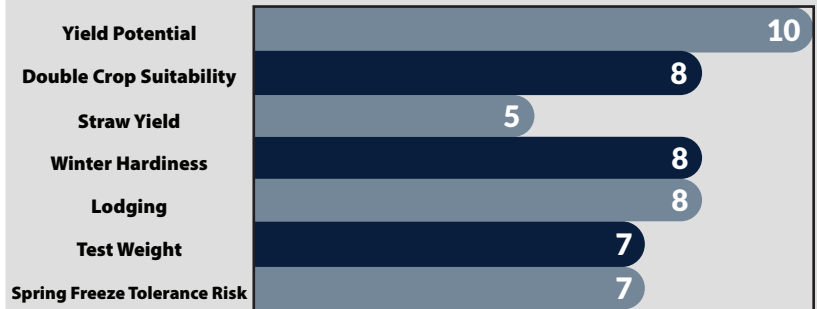

SPECIAL RECOGNITIONS

CHARACTERISTICS

10=best