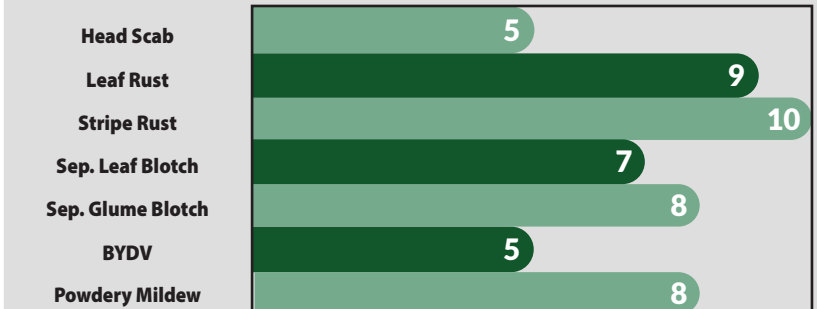

DISEASE RATINGS

10=best

The ratings, information and recommendations are taken from breeder, university, company trials and field observations. They are not guarantees as to the results, since those results may vary. No warranties either expressed or implied are intended by this chart.

15 YEARS

Celebrating 15 Years of AgriMAXX Wheat!

www.agrimaxxwheat.com

855-629-9432