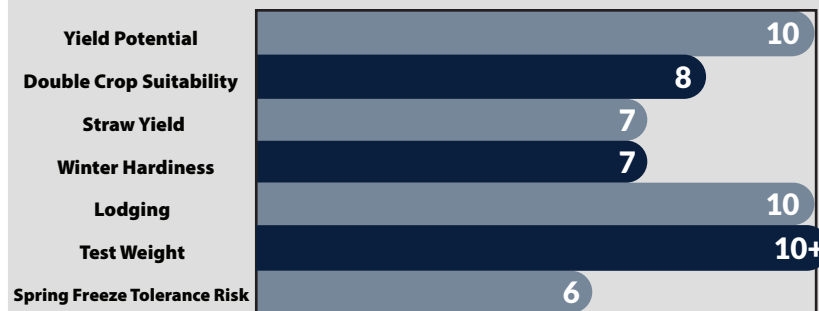

SPECIAL RECOGNITIONS

CHARACTERISTICS

10=best