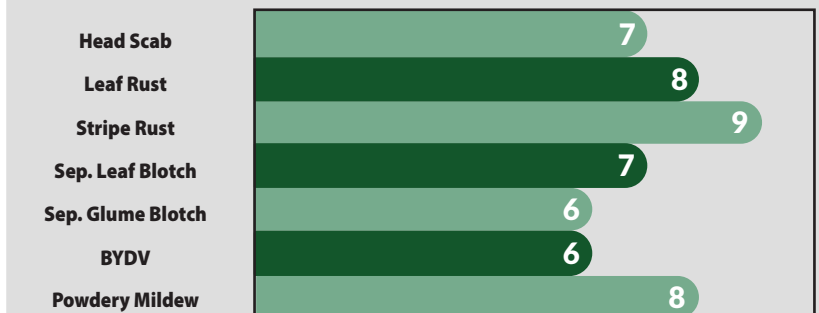

DISEASE RATINGS

10=best

The ratings, information and recommendations are taken from breeder, university, company trials and field observations. They are not guarantees as to the results, since those results may vary. No warranties either expressed or implied are intended by this chart.

Celebrating 15 Years of AgriMAXX Wheat!

www.agrimaxxwheat.com

855-629-9432