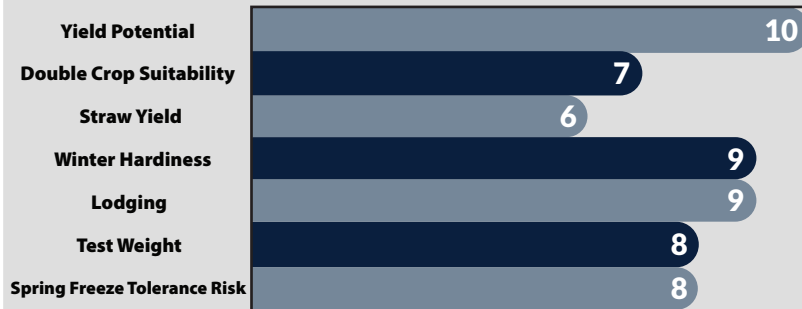

Soft Red Winter • MEDIUM

AM 525

DEFENDER™

Maturity	Medium
Head Type	Bearded
Height	Medium

- New & improved AM 454
- AM 454 type yielder with superior disease resistance
- Responds to high management & fertile soils
- Defender™ with excellent agronomics
- Looks to handle wetter soils like AM 454 does
- Maximizes photosynthesis all season long with erect canopy growth

AM 525 is a new and improved version of AM 454...upgrade your horsepower to AM 525! The biggest improvement is noticed in disease resistance. When comparing AM 525 to AM 454, AM 525 has better BYDV, septoria leaf blotch, leaf rust, stripe rust and head scab resistance...a complete and consistent package. AM 525 packs a yield punch as well, winning state yield contests and welcoming growers into our 150 Bushel Club. AM 525 thrives in high management programs and fertile soils. We've seen this product handle wet field conditions as well.

SPECIAL RECOGNITIONS

high performance wheat

CHARACTERISTICS

10=best

DISEASE RATINGS

10=best

The ratings, information and recommendations are taken from breeder, university, company trials and field observations. They are not guarantees as to the results, since those results may vary. No warranties either expressed or implied are intended by this chart.