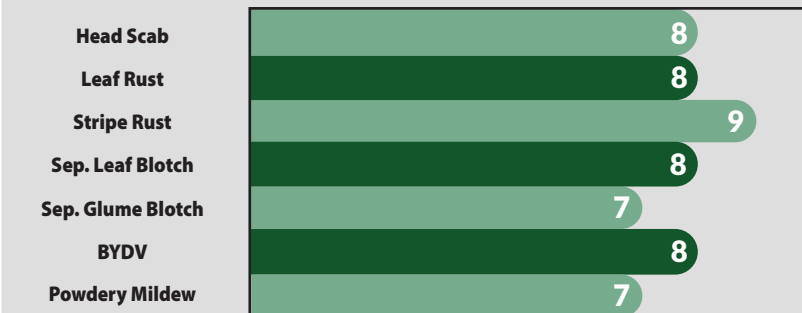

DISEASE RATINGS

10=best

The ratings, information and recommendations are taken from breeder, university, company trials and field observations. They are not guarantees as to the results, since those results may vary. No warranties either expressed or implied are intended by this chart.

Celebrating 15 Years of AgriMAXX Wheat!

www.agrimaxxwheat.com

855-629-9432