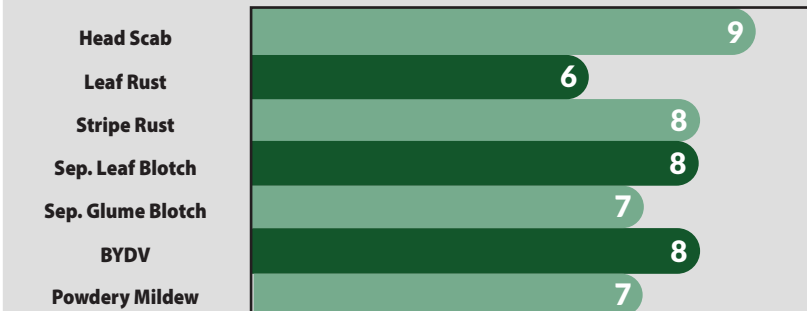

DISEASE RATINGS

10=best

The ratings, information and recommendations are taken from breeder, university, company trials and field observations. They are not guarantees as to the results, since those results may vary. No warranties either expressed or implied are intended by this chart.

Celebrating 15 Years of AgriMAXX Wheat!

www.agrimaxxwheat.com

855-629-9432