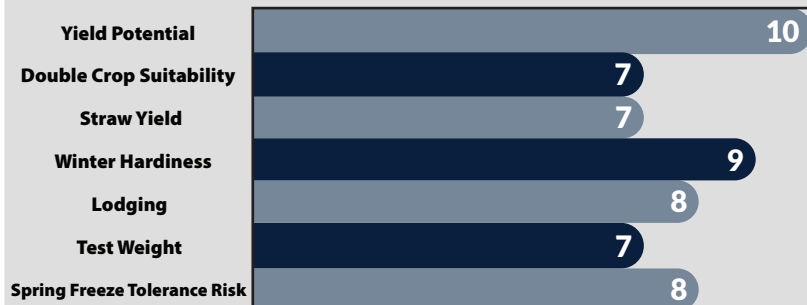

SPECIAL RECOGNITIONS

CHARACTERISTICS

10=best