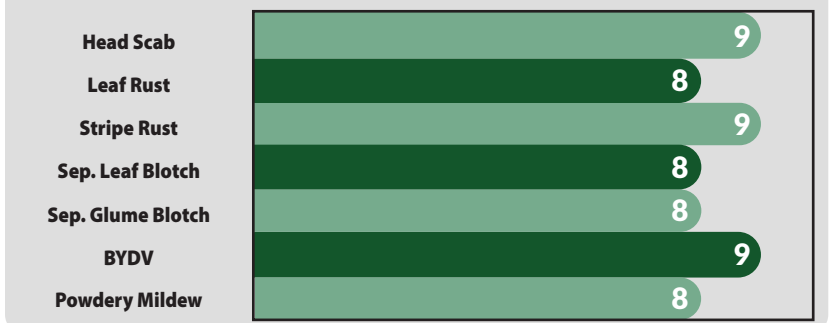

SPECIAL RECOGNITIONS

DISEASE RATINGS

10=best