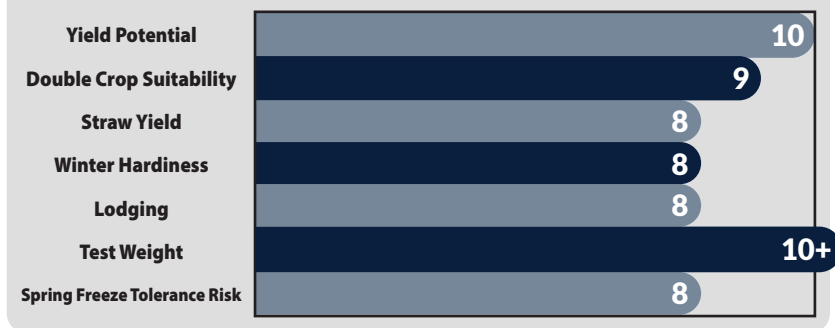

CHARACTERISTICS

10=best