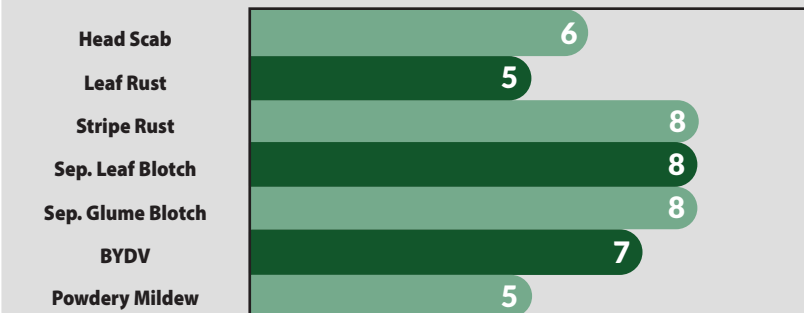

DISEASE RATINGS

10=best

The ratings, information and recommendations are taken from breeder, university, company trials and field observations. They are not guarantees as to the results, since those results may vary. No warranties either expressed or implied are intended by this chart.

Celebrating 15 Years of AgriMAXX Wheat!

www.agrimaxxwheat.com

855-629-9432