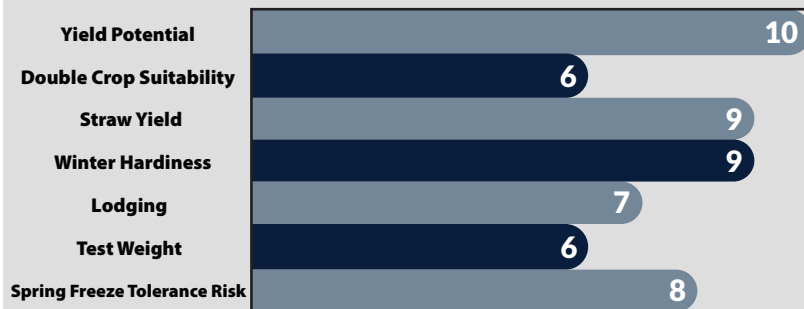

SPECIAL RECOGNITIONS

CHARACTERISTICS

10=best