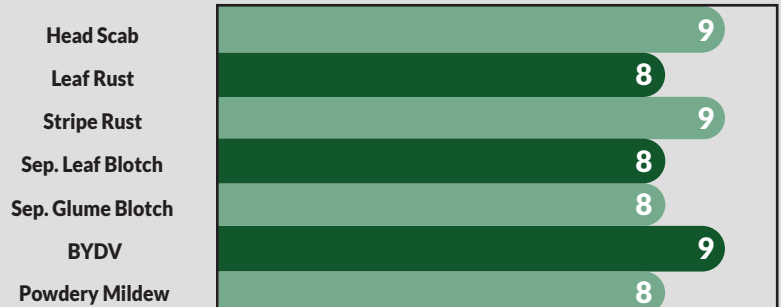

SPECIAL RECOGNITIONS

DISEASE RATINGS

10=best