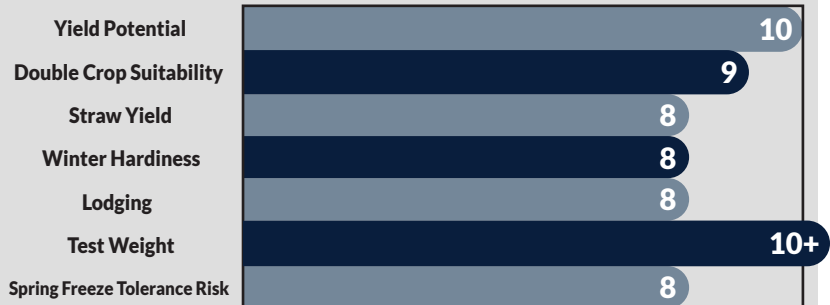

CHARACTERISTICS

10=best