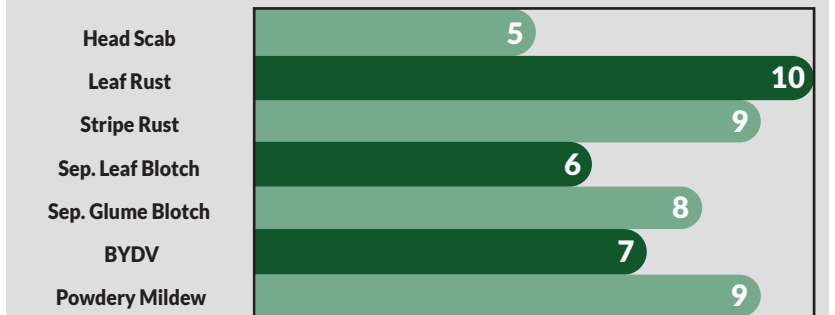

DISEASE RATINGS

10=best

The ratings, information and recommendations are taken from breeder, university, company trials and field observations. They are not guarantees as to the results, since those results may vary. No warranties either expressed or implied are intended by this chart.

Celebrating 15 Years of AgriMAXX Wheat!

www.agrimaxxwheat.com

855-629-9432