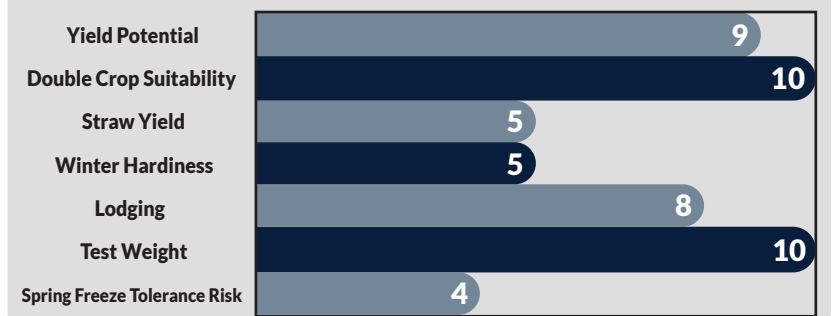

SPECIAL RECOGNITIONS

CHARACTERISTICS

10=best