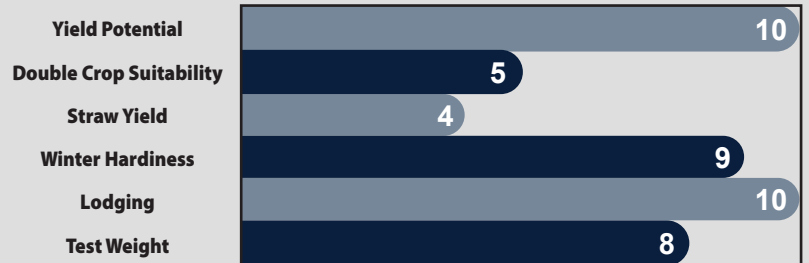

CHARACTERISTICS

10=best