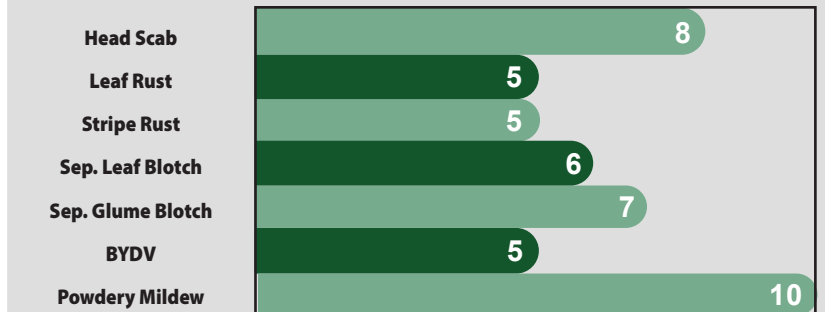

SPECIAL RECOGNITIONS

DISEASE RATINGS

10=best

The ratings, information and recommendations are taken from breeder, university, company trials and field observations. They are not guarantees as to the results, since those results may vary. No warranties either expressed or implied are intended by this chart.