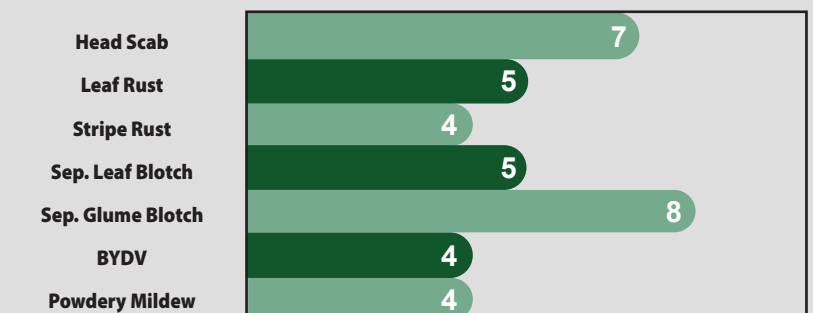

Soft Red Winter • MEDIUM

AgriMAXX 454

high performance wheat

Maturity	Medium
Head Type	Bearded
Height	Medium

- Extreme top end yield potential
- Responds great to high management
- Excellent on all soils, handles wet feet well
- Fungicides highly recommended
- Good choice for 15" rows

AgriMAXX 454 is all about yield for high management growers. 454 has been a lead yielder for several years and handles nearly every soil type for dependability. We've seen 454 perform great when planted both early and late. This variety tillers well and gets its yield from high head counts and large tiller heads. We are impressed at the straw strength of 454 and it's a good variety for high nitrogen rates. The most important tip when raising 454: apply multiple fungicides... it will become a yield monster.

CHARACTERISTICS

10=best

SPECIAL RECOGNITIONS

DISEASE RATINGS

10=best

The ratings, information and recommendations are taken from breeder, university, company trials and field observations. They are not guarantees as to the results, since those results may vary. No warranties either expressed or implied are intended by this chart.