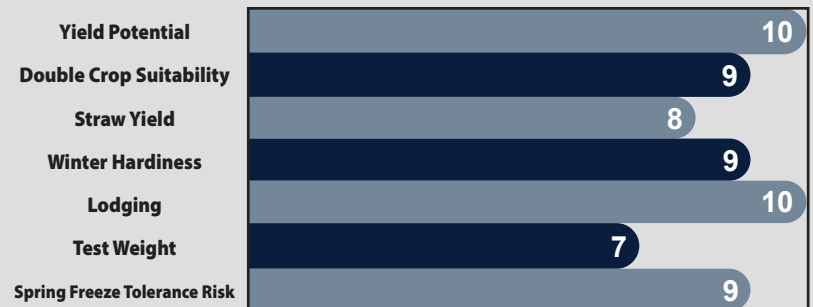

CHARACTERISTICS

10=best