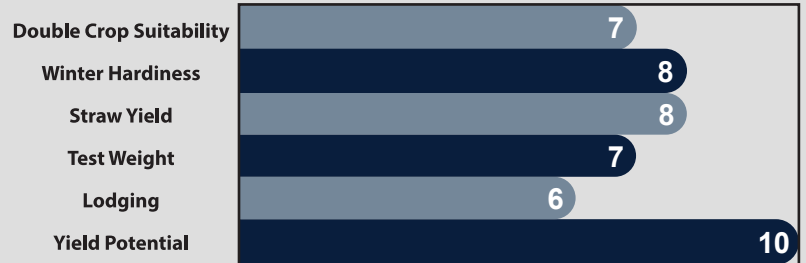

# AgriMAXX 514

high performance wheat

**NEW**

Maturity	Medium
Head Type	Bearded
Height	Medium

- Top performer in Midwest & South
- Strong tillering ability
- Good for 15" rows
- Great choice for lighter soils & lower fertility environments
- Palisade recommended in high fertility
- Impressive all season
- A beauty at harvest

AgriMAXX 514 replaces the Midwest favorite 444 with more yield, better scab and an earlier harvest. We accelerated this variety as it ranked #1 in our MO/IL regional summaries and had plot winning yields moving south in the southern regions. 514 is an aggressive tillering variety that works best in lower organic matter soils, low fertility environments, late plantings and areas where growers need more heads per sq/yd. Good plant health and head scab scores make it a beauty.

## DISEASE RATINGS

10=best