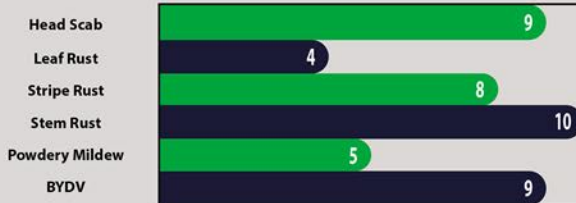

AM Eastwood

Hard Red Winter

high performance wheat

Maturity	Early
Head Type	Awned
Height	Medium Short

Key Points:

- High yielding across the Plains
- Superior performance vs its early maturity class
- Top rated head scab resistance for HRW
- Solid test weight & protein scores
- Medium coleoptile, 2.5 inches
- Good response to high management
- Good tolerance to WSMV & acid soils

AM Eastwood is a high yielding, early variety that is widely adapted for dryland and irrigated acres. This variety showcases a powerful combination to produce top-end yields and deliver toughness when needed. AM Eastwood has a reliable set of agronomics that checks all the boxes: strong standability in the field ✓ industry leading head scab ✓ dependable stripe rust protection ✓ heavy test weight ✓ high protein levels ✓ and more! Growers looking for a tough variety that can deliver bin-busting yields will enjoy planting AM Eastwood.

CLUB HISTORY

CHARACTERISTICS

10=best

DISEASE RATINGS

10=best

Unauthorized Propagation Prohibited - U.S. Variety Protection Applied For

AgriMAXX Wheat

@AgriMAXXWheat