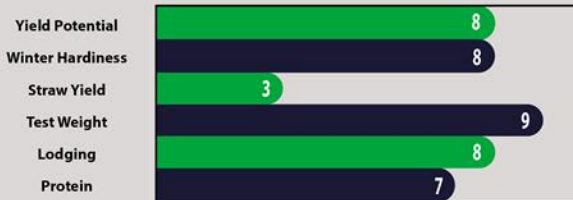

CHARACTERISTICS

10=best